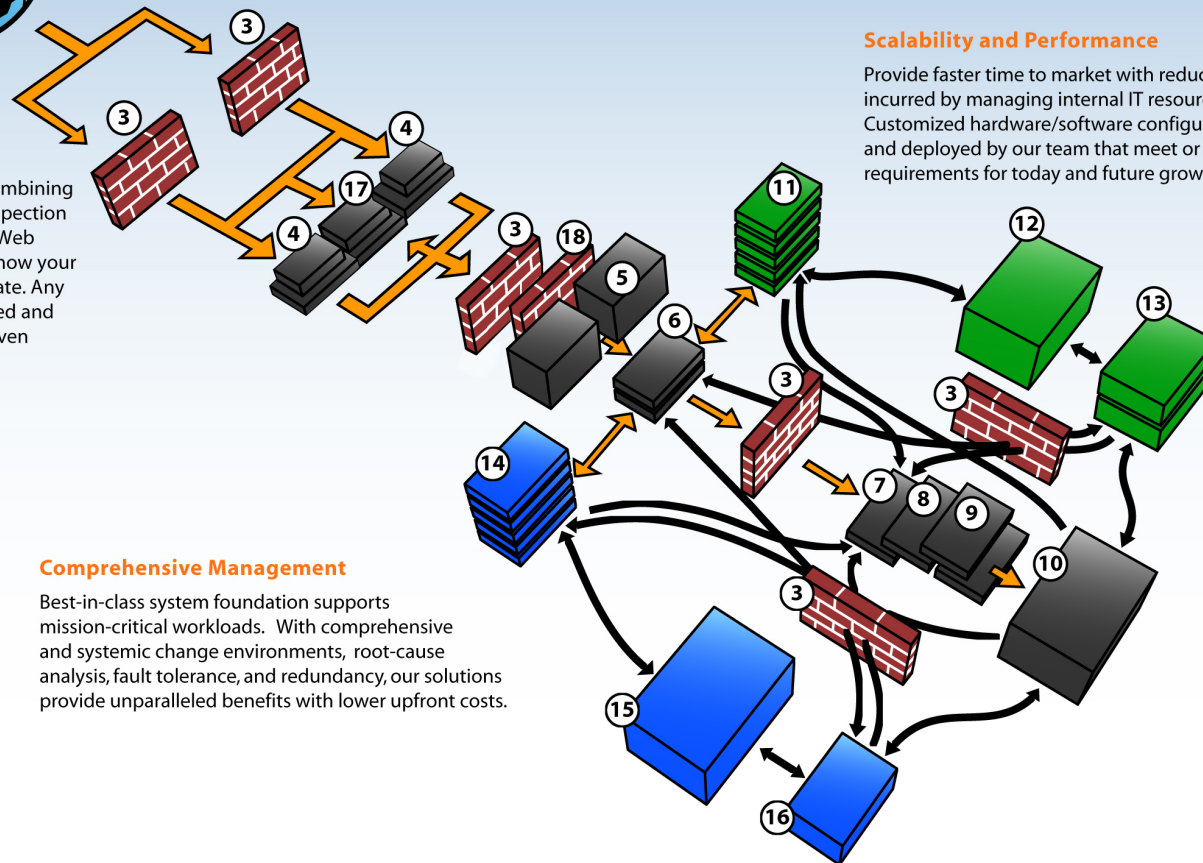

Exhibit 2

Reliability and Security

Intelligent and sophisticated monitoring with alert notification 24x7x365 response by our network and development staff, and managed security through daily automated backups, ensured data integrity and restore, and customized firewall scheme with secured ports and servers.

MAXEXP[®]

eCommerce Infrastructure

Production Environment

Intrusion Protection

Maintain peace of mind, and PCI Compliance, by combining sophisticated technologies, such as Transparent Inspection and Dynamic Profiling. The Imperva SecureSphere Web Application Firewall has an intimate knowledge of how your web site and the MaxEXP eCommerce system operate. Any extraordinary or suspicious activity is easily identified and thwarted automatically before the malicious user even gets started.

Single Source Accountability

We provide end-to-end solutions for design, Quality Assurance, and production for the MaxEXP enabled eBusiness platform through a dedicated team that provides total support within a variety of services which include creative, consulting, development, and marketing.

Scalability and Performance

Provide faster time to market with reduced expenses incurred by managing internal IT resources and infrastructure. Customized hardware/software configurations is purchased and deployed by our team that meet or exceeds client requirements for today and future growth.